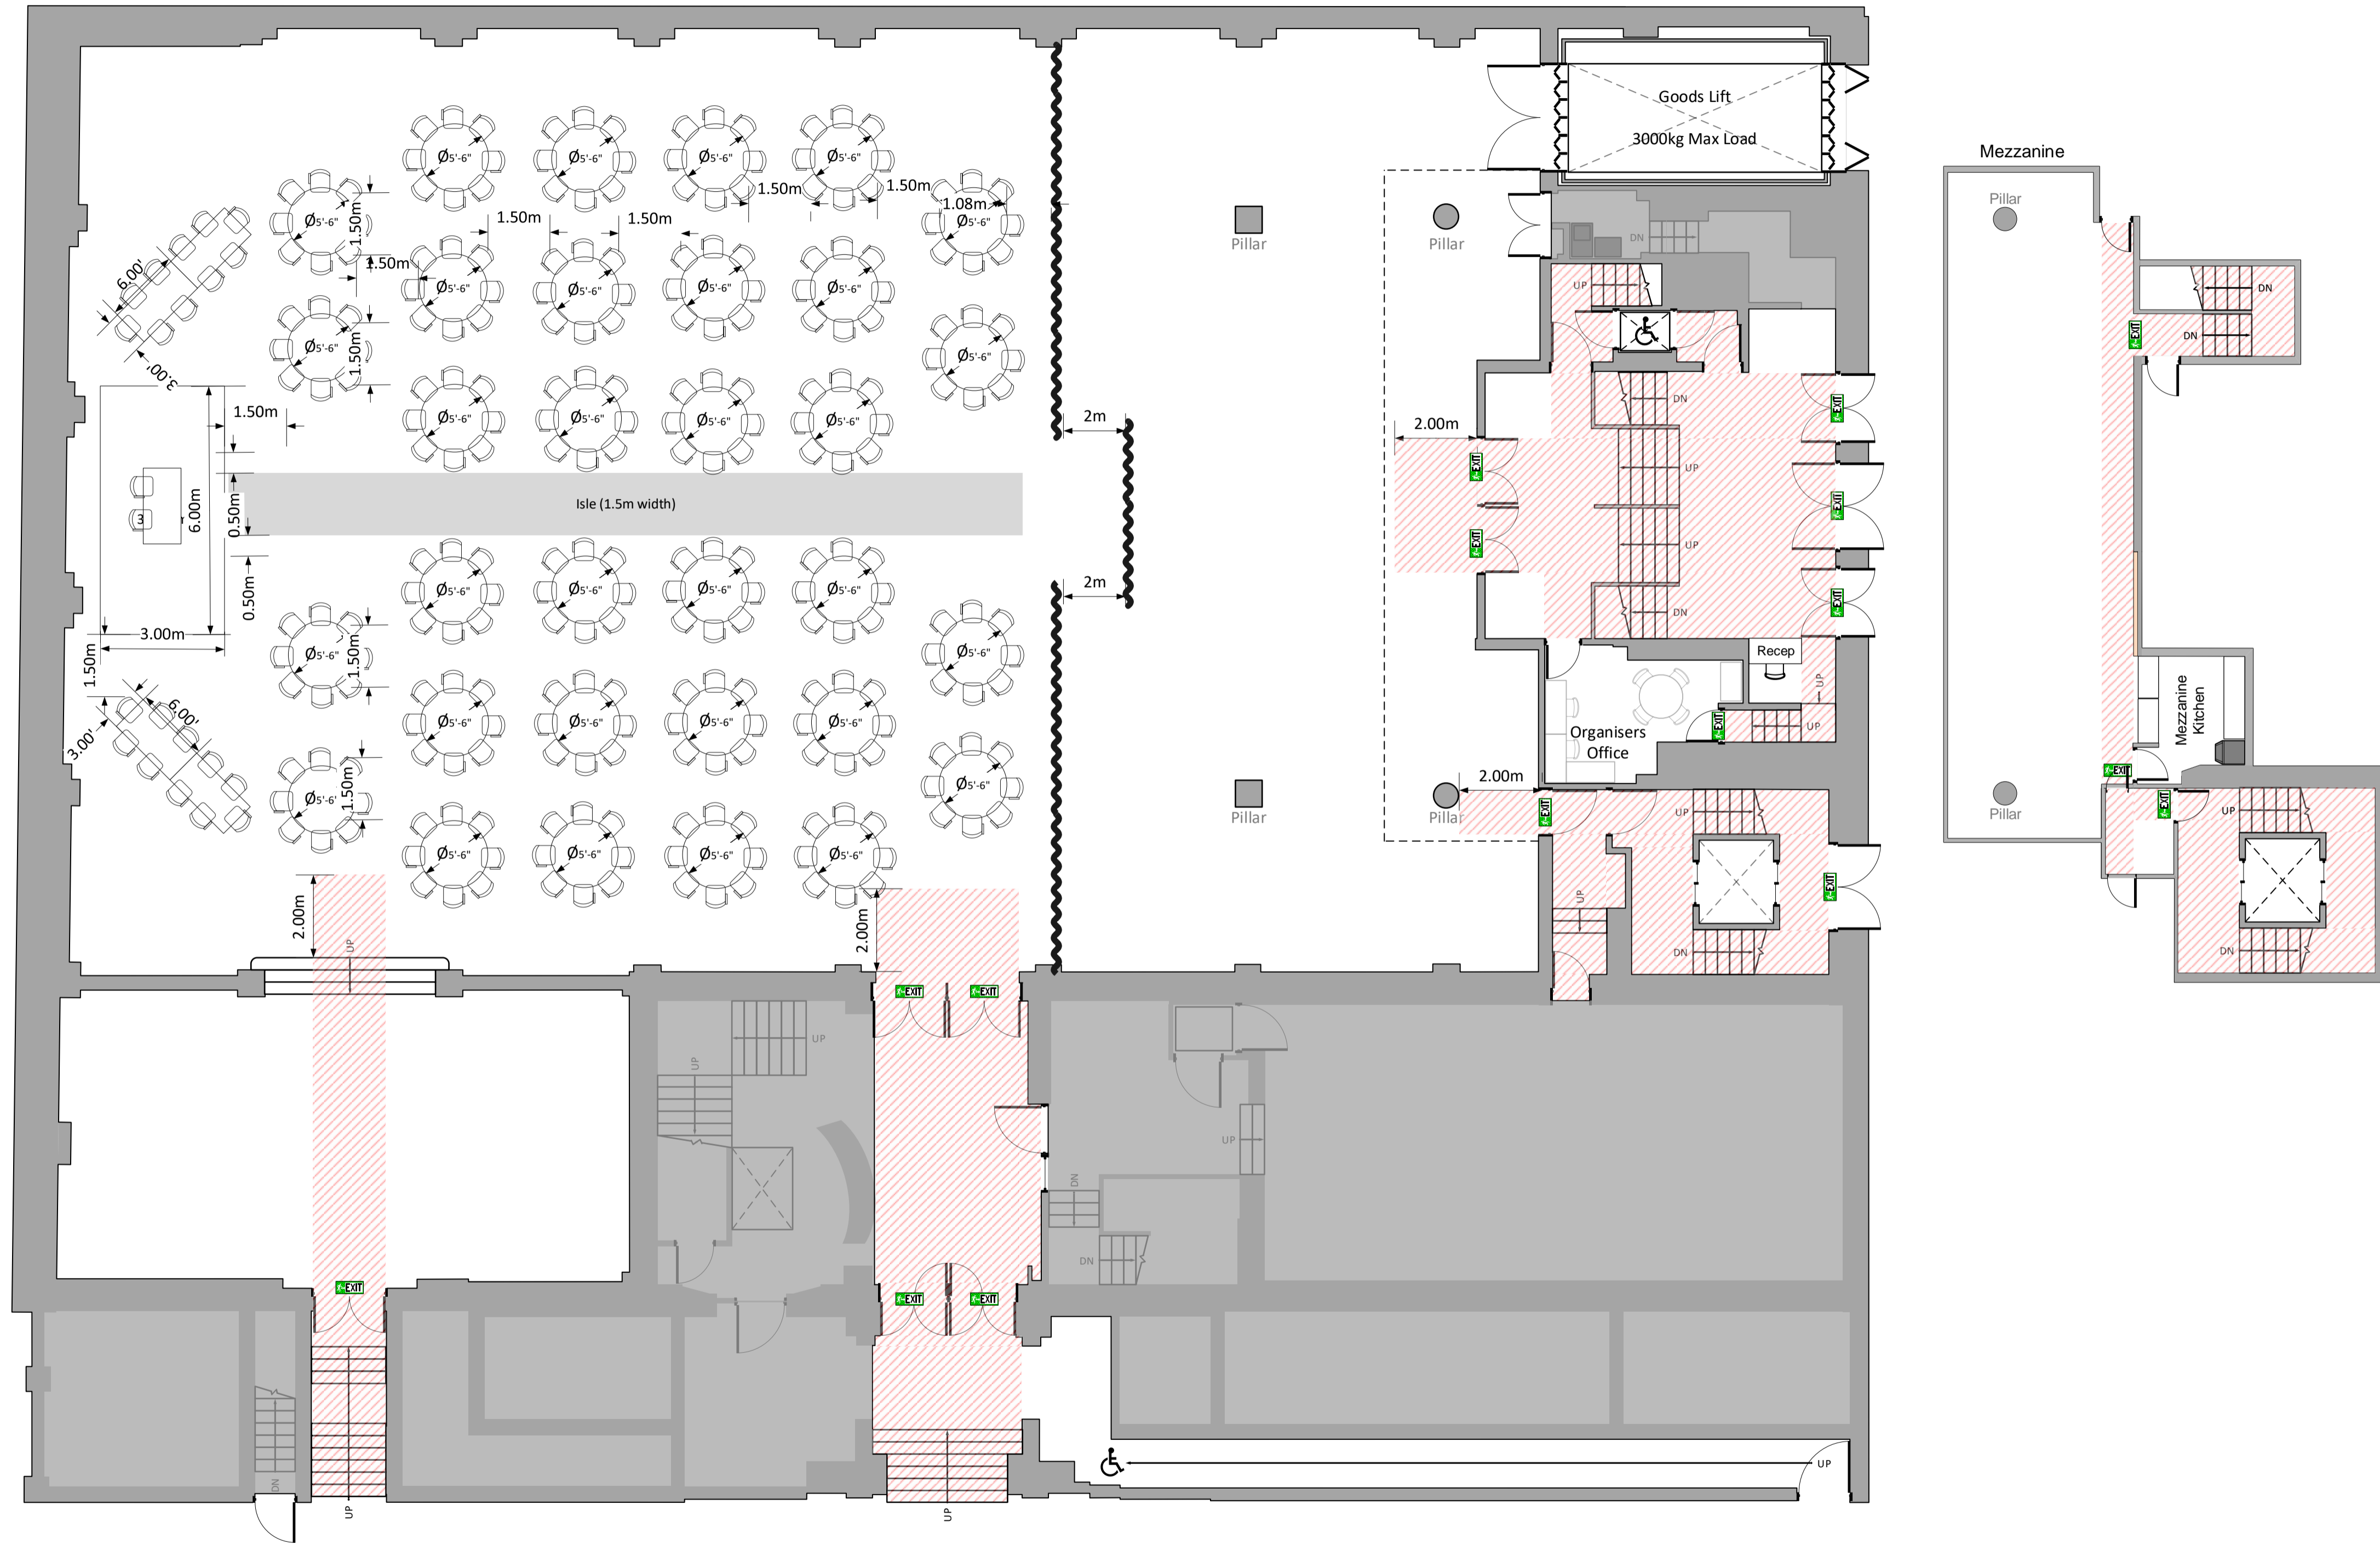

Lindley Hall

Wedding

278

With Bride and Groom on Stage Top Table
2 x long tables 10 pax, 32 x 5'6" rounds of 8

Fire Exit – Keep Clear